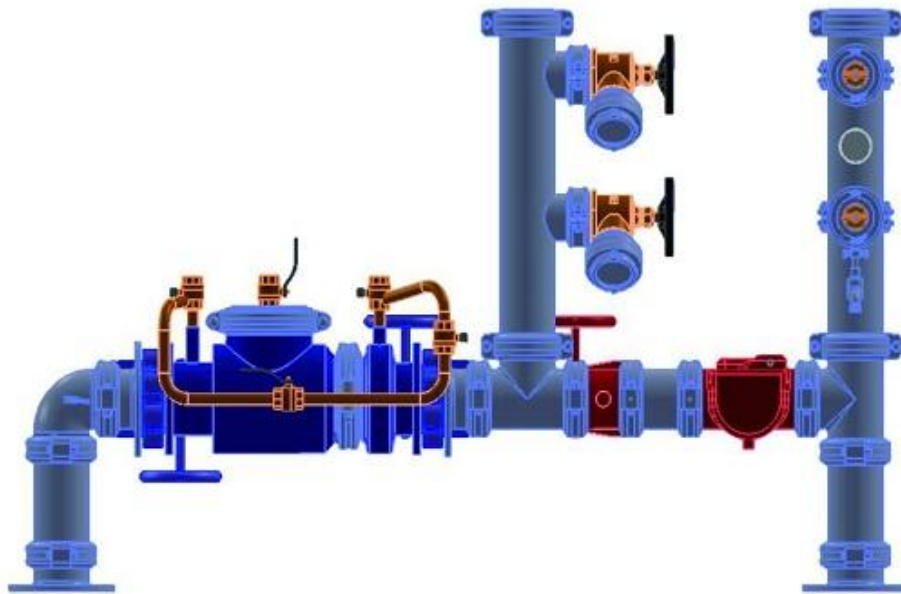

SPECIAL OFFER TILL DECEMBER 2014

Galvanised Pipe with Grooved Ends $\Phi=100\text{mm}$, L=5.8m \$84.00 + GST

Hose Reel: \$105 + GST

Combined Suction/Booster Assembly C/W DDCV Backflow Prevention

Size	Description	Offer
100NB	2 point suction / Booster assembly	\$2050 + GST
150NB	4 point suction / Booster assembly	\$4000 + GST
200NB	6 point suction / Booster assembly	Available

Combined Suction/Booster Assembly

Size	Description	Offer
100NB	2 point suction / Booster assembly	\$900 + GST
150NB	4 point suction / Booster assembly	Available
200NB	6 point suction / Booster assembly	Available
250NB	6 point suction / Booster assembly	Available
300NB	6 point suction / Booster assembly	Available