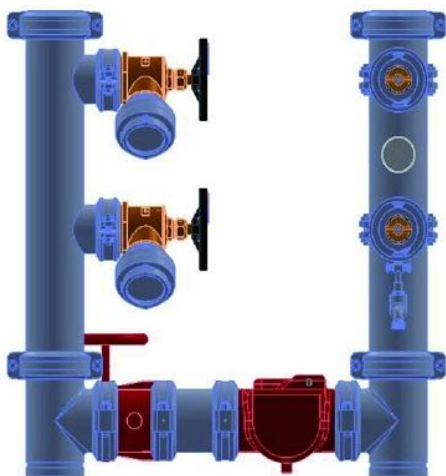

SPECIAL OFFER TILL DECEMBER 2014

Galvanised Pipe with Grooved Ends $\Phi=100\text{mm}$, L=5.8m \$84.00 + GST

Hose Reel: \$105 + GST

Combined Suction/Booster Assembly C/W DDCV Backflow Prevention

Size	Description	Offer
100NB	2 point suction / Booster assembly	\$2050 + GST
150NB	4 point suction / Booster assembly	\$4000 + GST
200NB	6 point suction / Booster assembly	Available

Combined Suction/Booster Assembly

Size	Description	Offer
100NB	2 point suction / Booster assembly	\$900 + GST
150NB	4 point suction / Booster assembly	Available
200NB	6 point suction / Booster assembly	Available
250NB	6 point suction / Booster assembly	Available
300NB	6 point suction / Booster assembly	Available